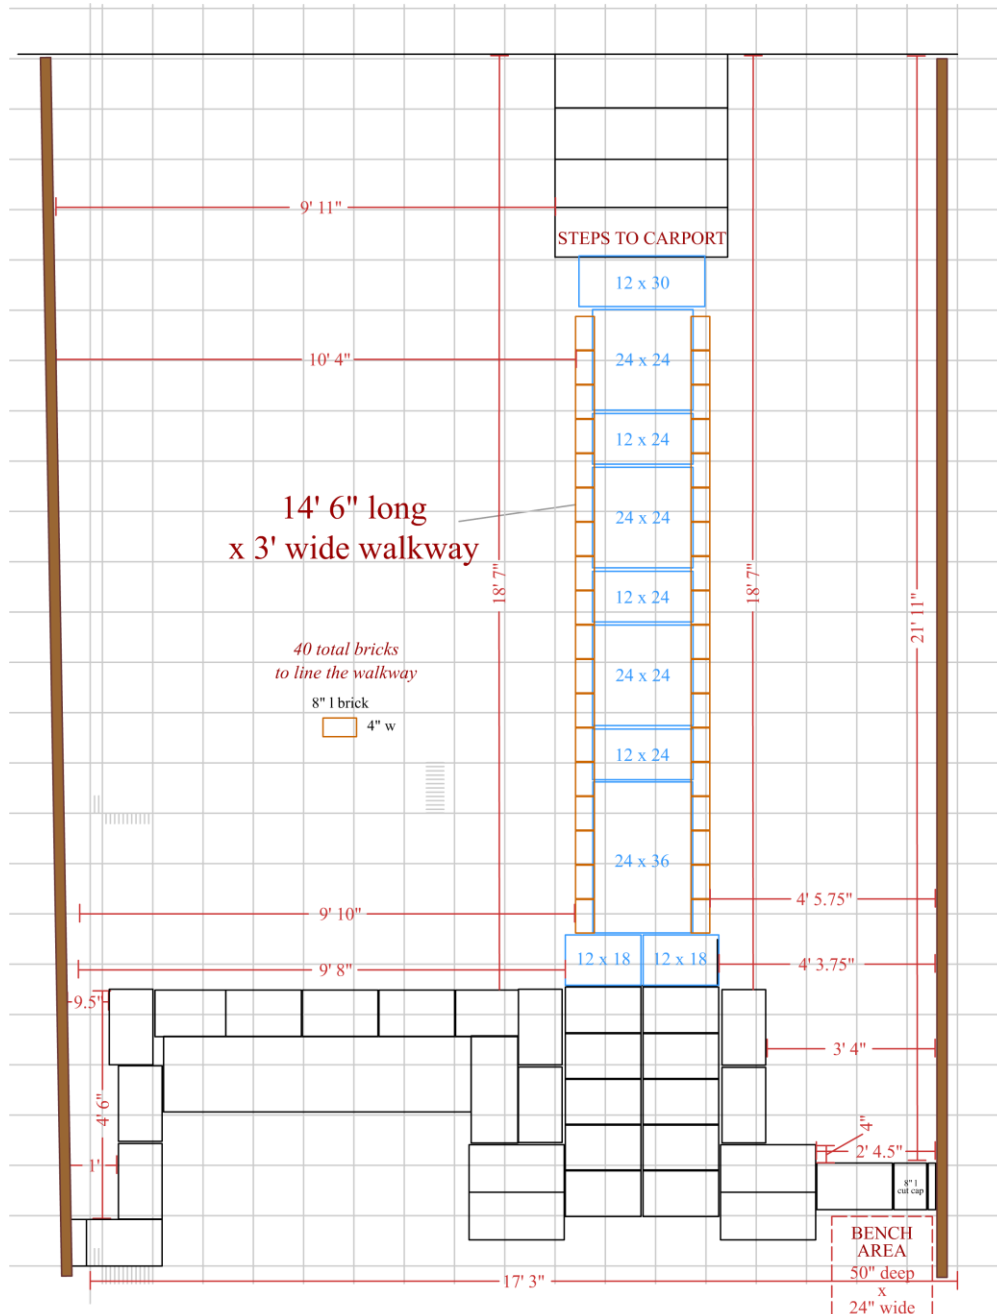

BACKYARD LANDSCAPE PROJECT

My Preparatory Designs

- Walkway -