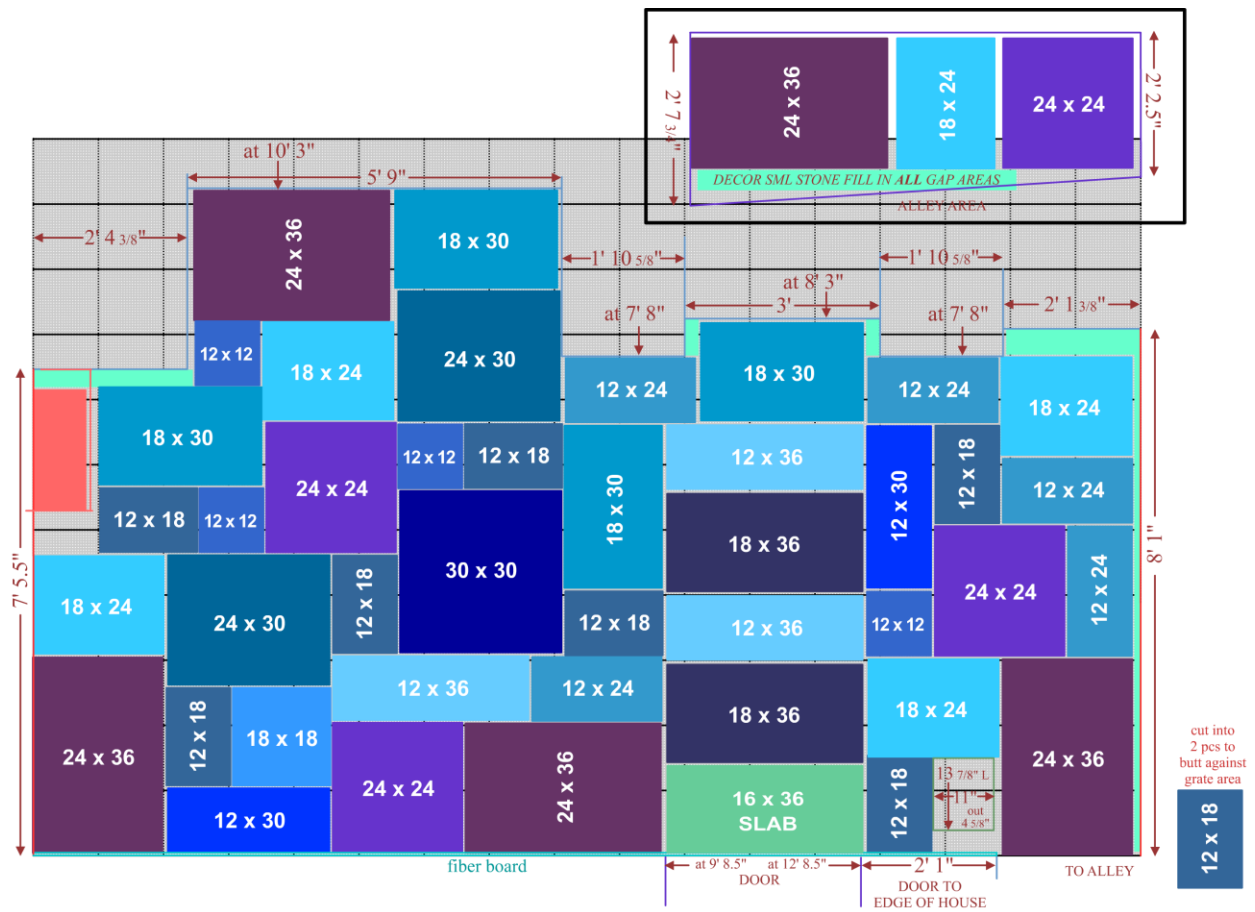

BACKYARD LANDSCAPE PROJECT

My Preparatory Designs

- Retaining wall, staircase, bench seating & lightposts -

BACKYARD LANDSCAPE PROJECT

My Preparatory Designs

- Retaining wall, staircase, bench seating & lightposts -

ALLAN BLOCK - BACK YARD WALL & PATIO

BACKYARD LANDSCAPE PROJECT

My Preparatory Designs

- Walkway -

BACKYARD LANDSCAPE PROJECT

My Preparatory Designs

- Bluestone patio -

BACKYARD LANDSCAPE PROJECT