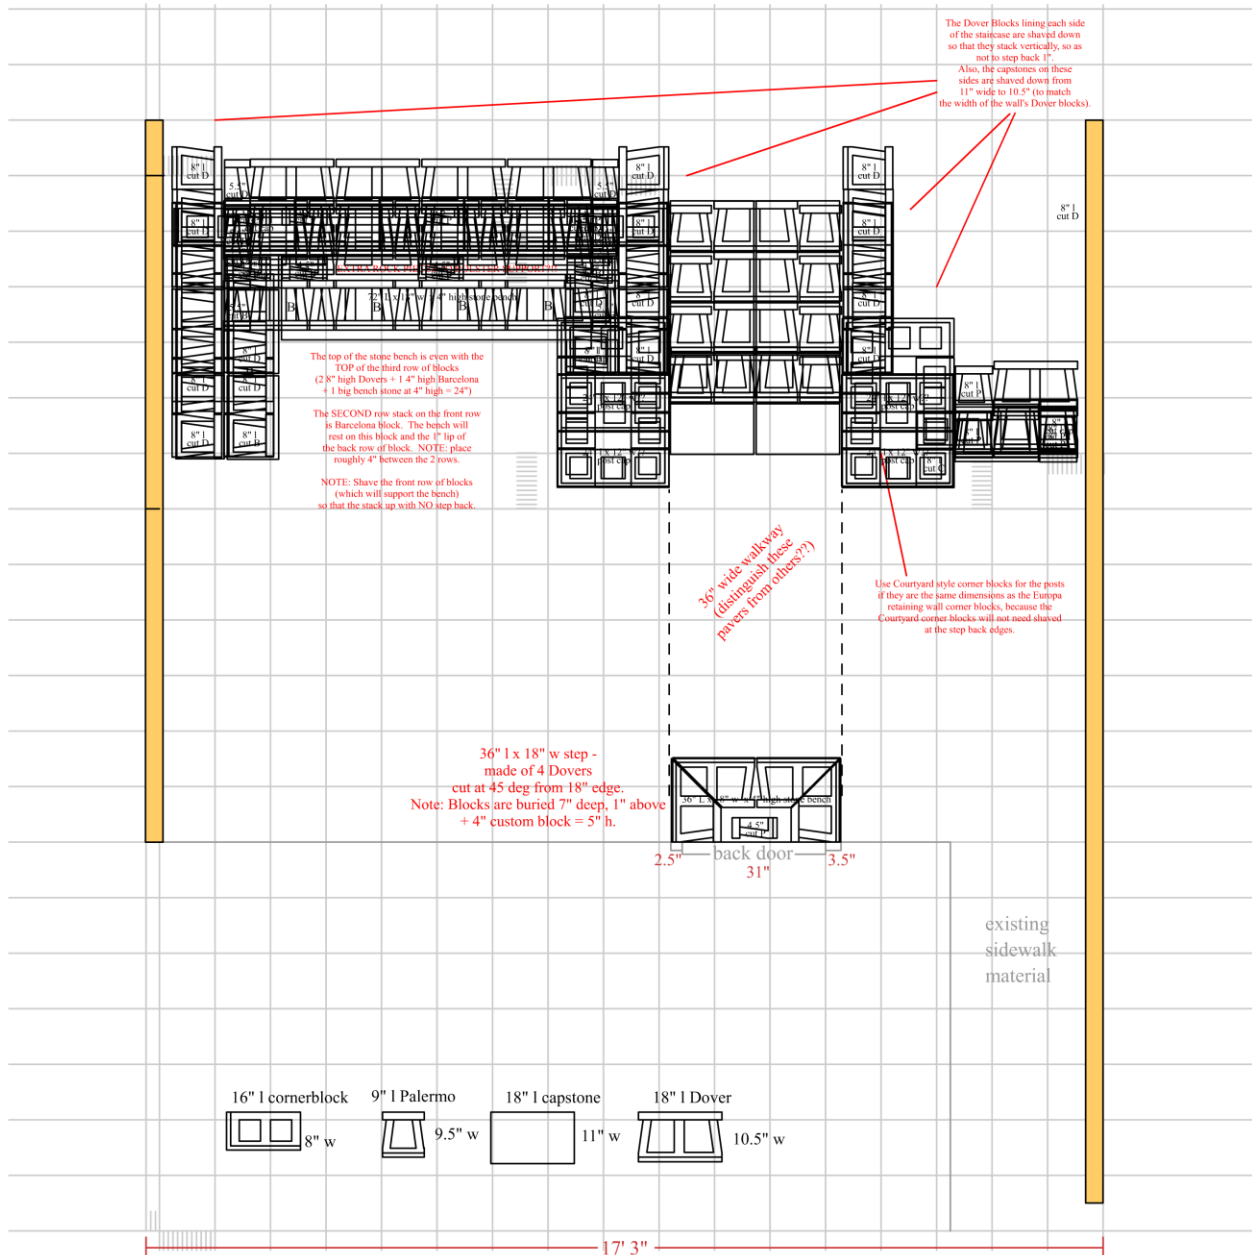

BACKYARD LANDSCAPE PROJECT

My Preparatory Designs

- Retaining wall, staircase, bench seating & lightposts -

BACKYARD LANDSCAPE PROJECT

My Preparatory Designs

- Retaining wall, staircase, bench seating & lightposts -

ALLAN BLOCK - BACK YARD WALL & PATIO

BACKYARD LANDSCAPE PROJECT

My Preparatory Designs

- Walkway -

BACKYARD LANDSCAPE PROJECT

My Preparatory Designs

- Bluestone patio -

BACKYARD LANDSCAPE PROJECT

Before & After Photos

BACKYARD LANDSCAPE PROJECT

Before & After Photos